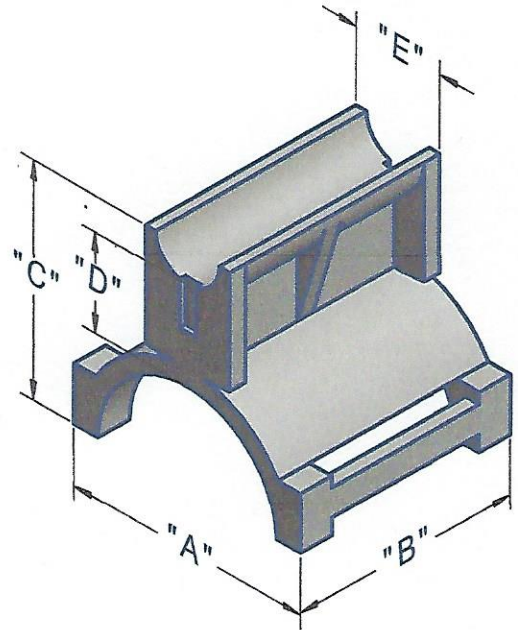

Kinsel Saddle Cable Spacer

FORTE PLASTICS COMPANY
INJECTION MOLDING SPECIALISTS

7581 Manchester Tfwy
Kansas City, Missouri 64132

Part No.	Dimensions (inches)					Size
	" A "	" B "	" C "	" D "	" E "	
P-12	1.350	1.250	1.200	0.50	0.5	1/2"
P-34	1.350	1.250	1.400	0.75	0.5	3/4"