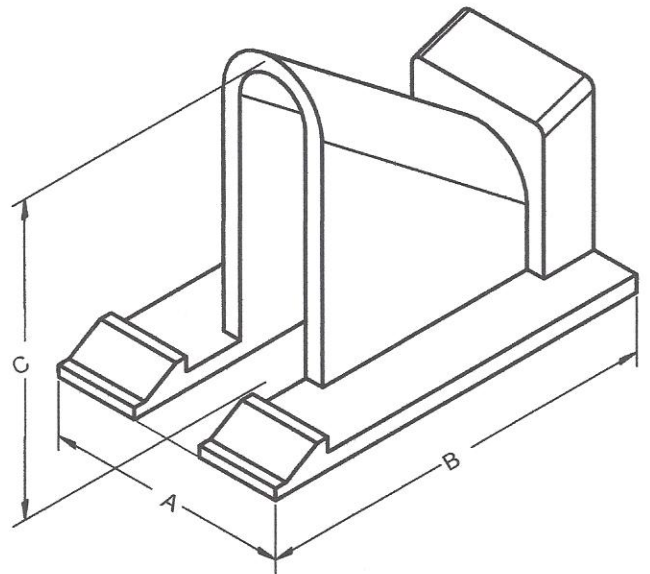

Siding Clip - Vertical

FORTE PLASTICS COMPANY
INJECTION MOLDING SPECIALISTS

7581 Manchester Tfwy
Kansas City, Missouri 64132

Part No.	Dimensions (inches)			Color
	A	B	C	
100-0027-01	0.825	1.375	1.000	Clear
-02	0.825	1.375	1.000	Black