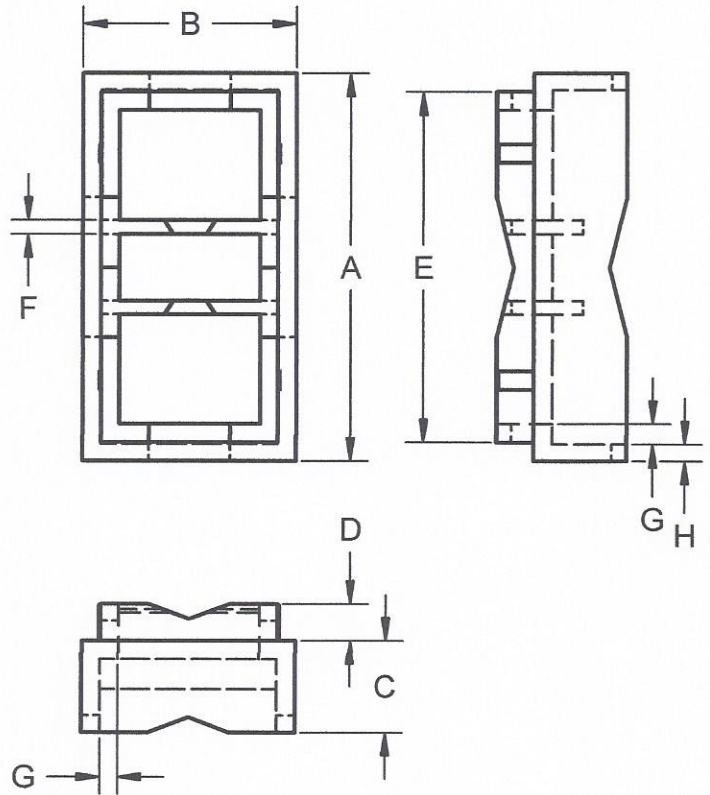

Stackable Cable Spacer - Rectangular

FORTE PLASTICS COMPANY
INJECTION MOLDING SPECIALISTS
 7581 Manchester Tfwy
 Kansas City, Missouri 64132

Part No.	Dimensions (inches)							
	A	B	C	D	E	F	G	H
100-0017-03	2.10	1.15	.50	.20	1.90	.075	.10	.09