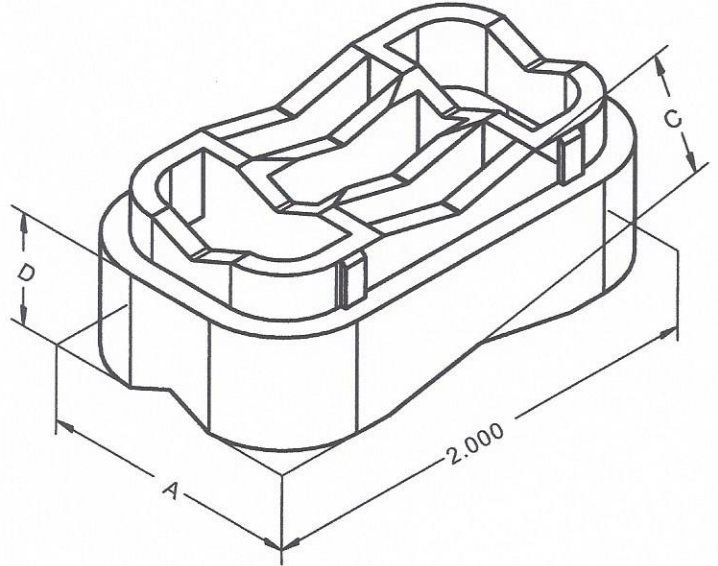

Stackable Cable Spacer

FORTE PLASTICS COMPANY
INJECTION MOLDING SPECIALISTS
7581 Manchester Tfwy
Kansas City, Missouri 64132

Part No.	Dimensions (inches)				Size
	A	B	C	D	
100-0017-02	1.15	2.00	0.50	.50	1/2"